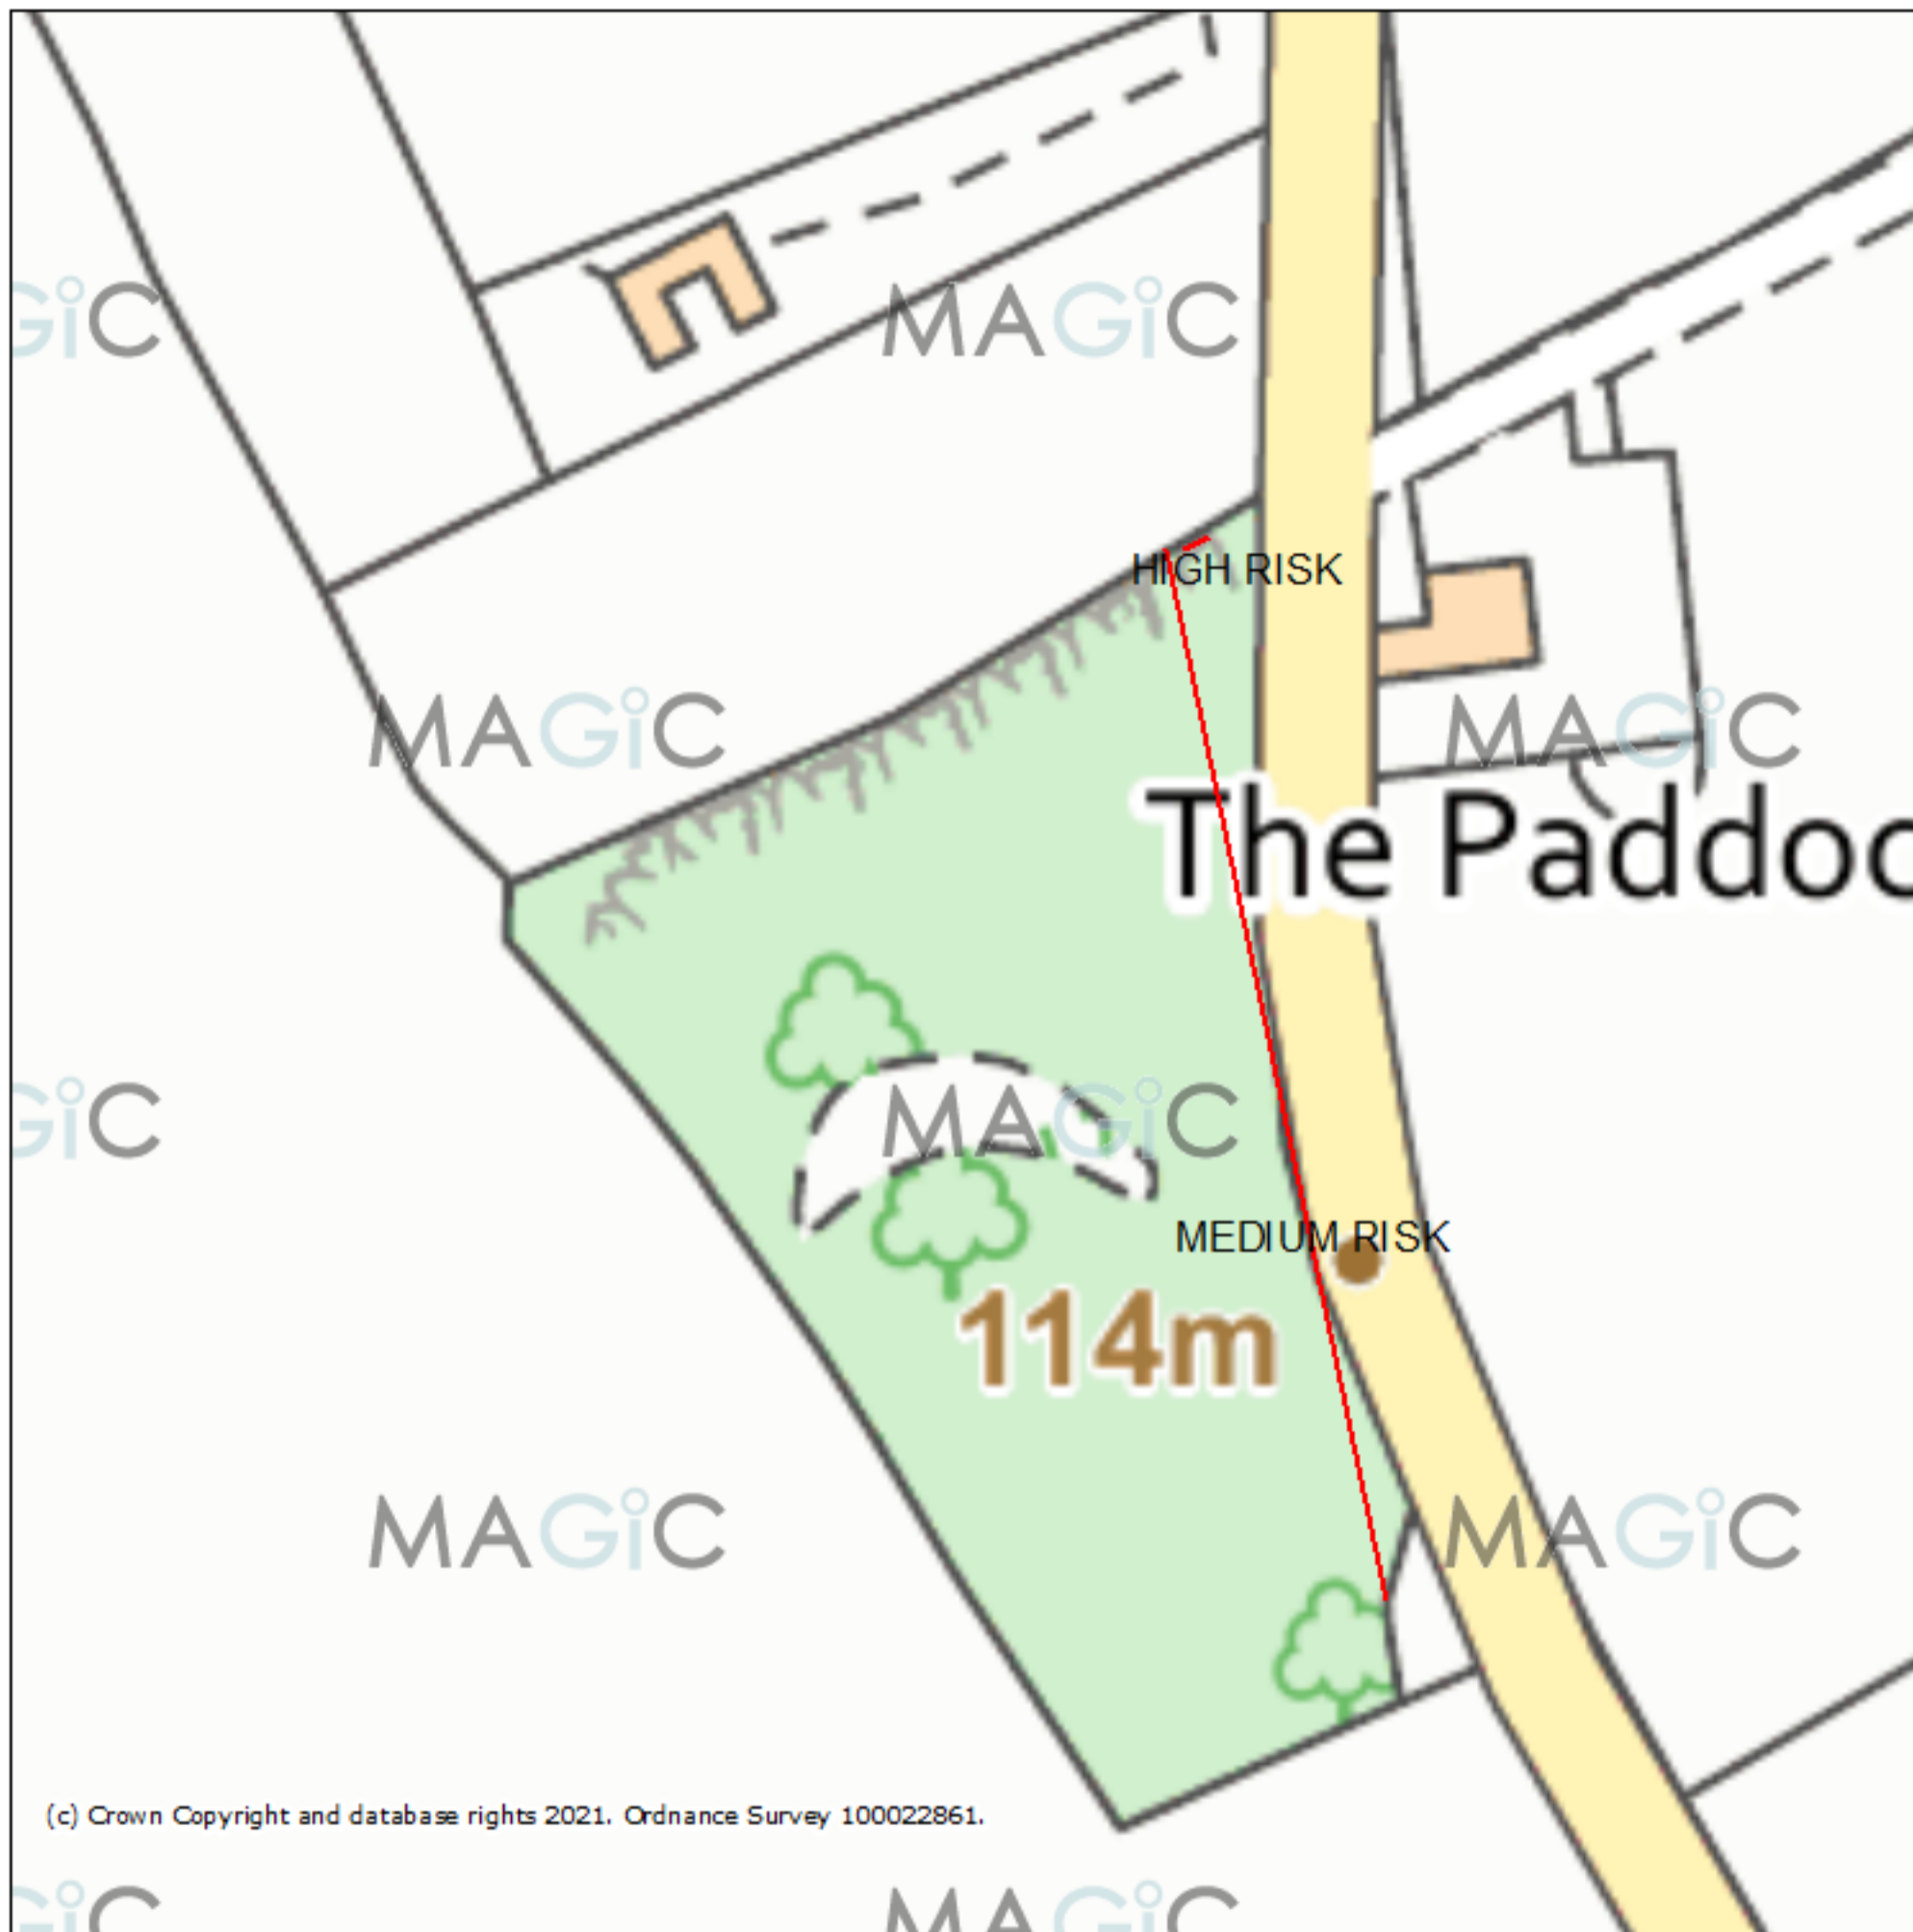

Projection = OSGB36
xmin = 464300
ymin = 485800
xmax = 465100
ymax = 486100

Map produced by MAGiC on 10 February, 2021.
Copyright resides with the data suppliers and the map must not be reproduced without their permission. Some information in MAGiC is a snapshot of the information that is being maintained or continually updated by the originating organisation. Please refer to the metadata for details as information may be illustrative or representative rather than definitive at this stage.

Projection = OSGB36

xmin = 464600

ymin = 485500

xmax = 465400

ymax = 485900

Map produced by MAGiC on 10 February, 2021.
Copyright resides with the data suppliers and the map must not be reproduced without their permission. Some information in MAGiC is a snapshot of the information that is being maintained or continually updated by the originating organisation. Please refer to the metadata for details as information may be illustrative or representative rather than definitive at this stage.

Projection = OSGB36

xmin = 464700

ymin = 486000

xmax = 465100

ymax = 486200

Map produced by MAGiC on 10 February, 2021.
Copyright resides with the data suppliers and the map must not be reproduced without their permission. Some information in MAGiC is a snapshot of the information that is being maintained or continually updated by the originating organisation. Please refer to the metadata for details as information may be illustrative or representative rather than definitive at this stage.